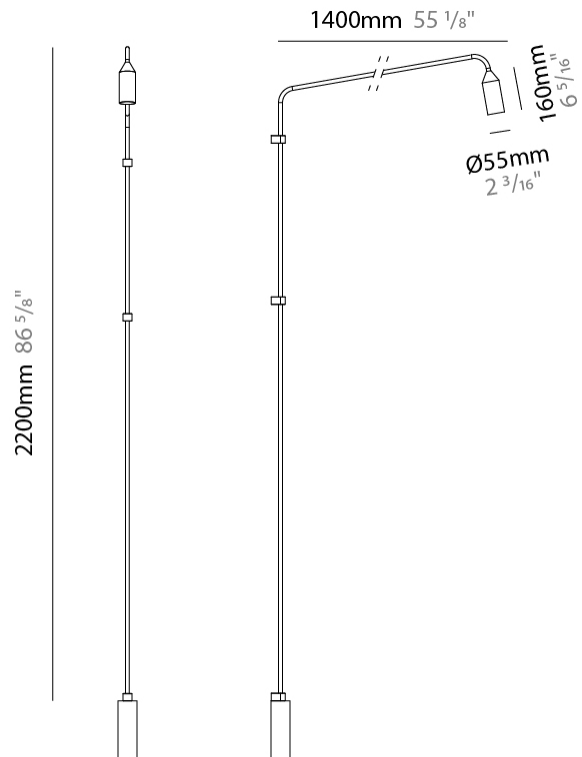

GENERAL

Series: Flamingo
Brand: Platek
Division: Exterior
Mounting Type: Surface
Mounting Location: Wall
Subcategory: Downlight

PHYSICAL

Shape: Abstract
Diameter (mm): 55
Diameter (in): 2 ³/₁₆
Height (mm): 2200
Height (in): 86 ⁵/₈
Extension (mm): 1400
Extension (in): 55 ¹/₈
Light Distribution: Direct
Weight (kg): 5.8
Weight (lbs): 12.8
Installation Requirement: Waterproof J-Box is included
Screws: No visible screws
Diffuser: Frosted Methacrylate - 2mm
Fixture Finish: BLK / WHI / COR
Fixture Material: Aluminum
Upon Request: Finishes - Anthracite, Bronze

ELECTRICAL

Lamp Type: LED
Input Wattage (W): 9
Total Output Wattage (W): 7.5
Dimming: Non-Dimmable / 0-10V Dimming
Driver Included: No
Driver Location: Remote
Driver Type: Constant Voltage - Universal
Driver Class: Class 2
Input Voltage (V): 120 - 277
Constant Voltage (V): 24

LED

Number of LEDs: 1
Color Temperature (°K): 3000
Max. Delivered Lumen (lm): 385
Nominal Lumen (lm): 705
CRI: >80 CRI
Lamp Life (hrs): 60000

OPTICAL

Optic°: 76
Beam Angle: Diffused

RATINGS AND CERTIFICATIONS

Certified By: Certified for North American Standards
IP rating: IP65
IK Rating: IK06
Bug Rating: B0 U0 G0
Upon Request: Higher Maximum Ambient Temperature

PROJECT
TYPE
SPECIFIER
QUANTITY
DATE