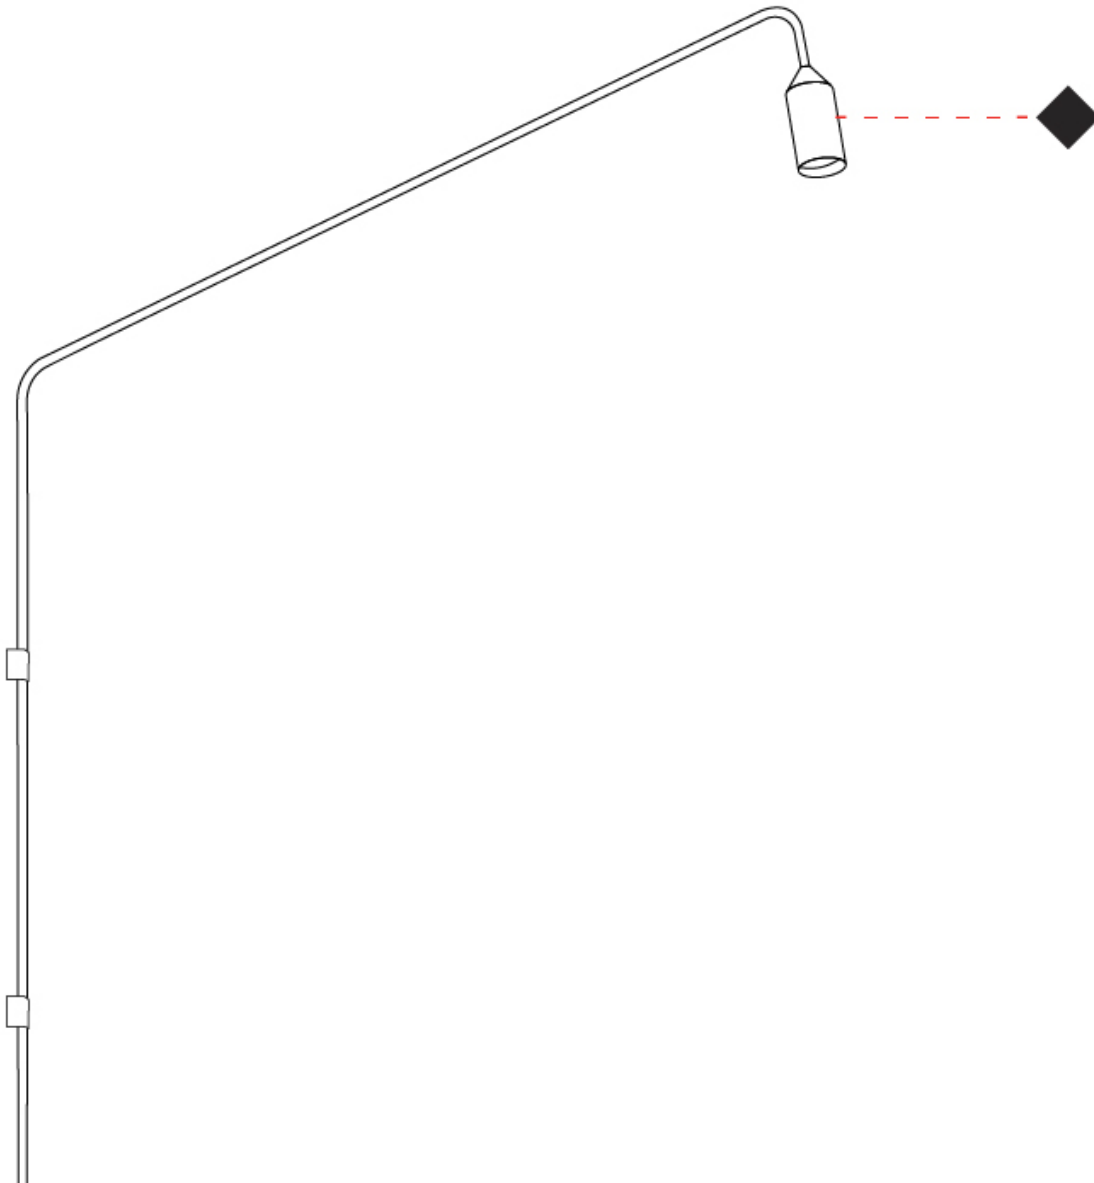

E9W504-

PROJECT	_____
TYPE	_____
SPECIFIER	_____
QUANTITY	_____
DATE	_____