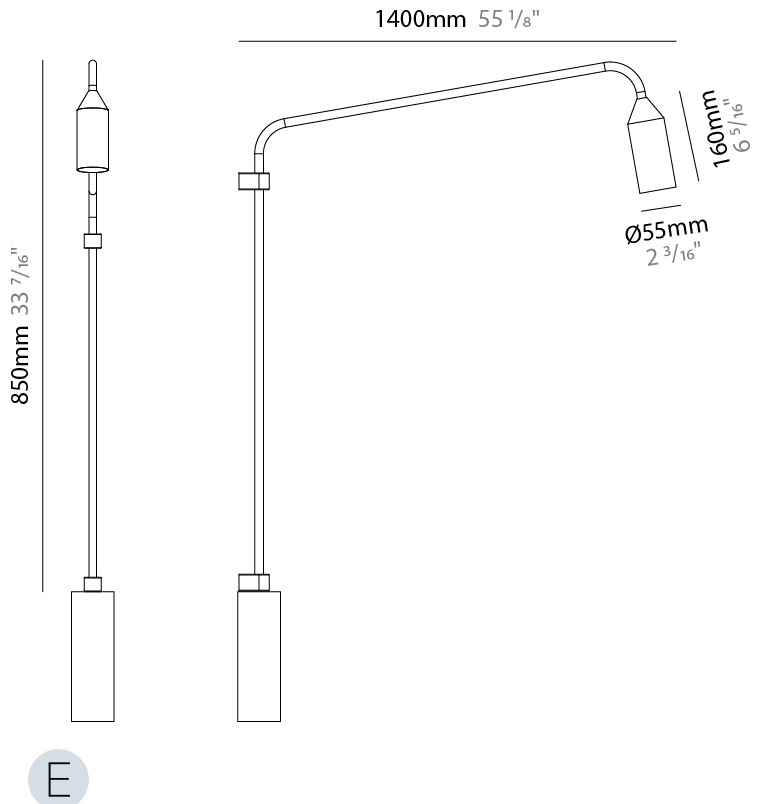

GENERAL

Series: Flamingo
Brand: Platek
Division: Exterior
Mounting Type: Surface
Mounting Location: Wall
Subcategory: Downlight

PHYSICAL

Shape: Abstract
Diameter (mm): 55
Diameter (in): 2 3/16
Height (mm): 850
Height (in): 33 7/16
Extension (mm): 1400
Extension (in): 55 1/8
Light Distribution: Direct
Weight (kg): 5
Weight (lbs): 11
Installation Requirement: Waterproof J-Box is included
Screws: No visible screws
Diffuser: Frosted Methacrylate - 2mm
Fixture Finish: [BLK](#) / [WHI](#) / [COR](#)
Fixture Material: Aluminum
Upon Request: Finishes - Anthracite, Bronze

ELECTRICAL

Lamp Type: LED
Input Wattage (W): 9
Total Output Wattage (W): 7.5
Dimming: Non-Dimmable / 0-10V Dimming
Driver Included: No
Driver Location: Remote
Driver Type: Constant Voltage - Universal
Driver Class: Class 2
Housing: ENCP5
Input Voltage (V): 120 - 277
Constant Voltage (V): 24

LED

Number of LEDs: 1
Color Temperature (°K): 3000
Max. Delivered Lumen (lm): 385
Nominal Lumen (lm): 705
CRI: >80 CRI
Lamp Life (hrs): 60000

OPTICAL

Optic°: 76
Beam Angle: Diffused

RATINGS AND CERTIFICATIONS

Certified By: Certified for North American Standards
IP rating: IP65
IK Rating: IK06
Bug Rating: B0 U0 G0
Upon Request: Higher Maximum Ambient Temperature